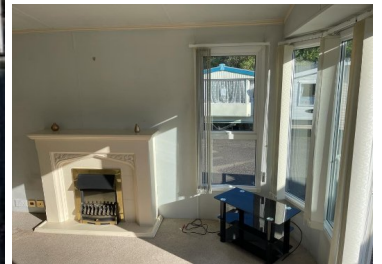

Salisbury
Caravans Ltd

2005 Pemberton Mystique 39X12 2 BED D/G C/H
STATIC...

£18,500

Salisbury Caravans Ltd
The Chalk Pit
Downton Road
Salisbury
Wiltshire, SP2 8AU

PEMBERTON MYSTIQUE 39X12 2 BED D/G C/H FREE UK
DELIVERY CALL 01722 329585